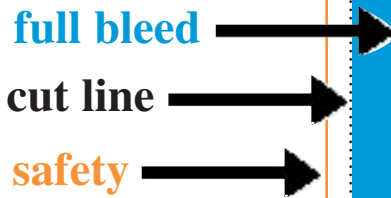

5.5"x8.5" Vertical
2 sided Postcard

To print to the paper's edge after final cutting you must extend your image area to the **BLUE** boundary box for full bleed. Any image or text inside the **BLUE** shaded area will be cut off.

Text should not extend the **ORANGE** safety box on all sides.

You MUST remove the instruction layer or it will be printed.

5.5"x8.5" Vertical 2 sided Postcard

full bleed →

cut line →

safety →

To print to the paper's edge after final cutting you must extend your image area to the **BLUE** boundary box for full bleed. Any image or text inside the **BLUE** shaded area will be cut off.